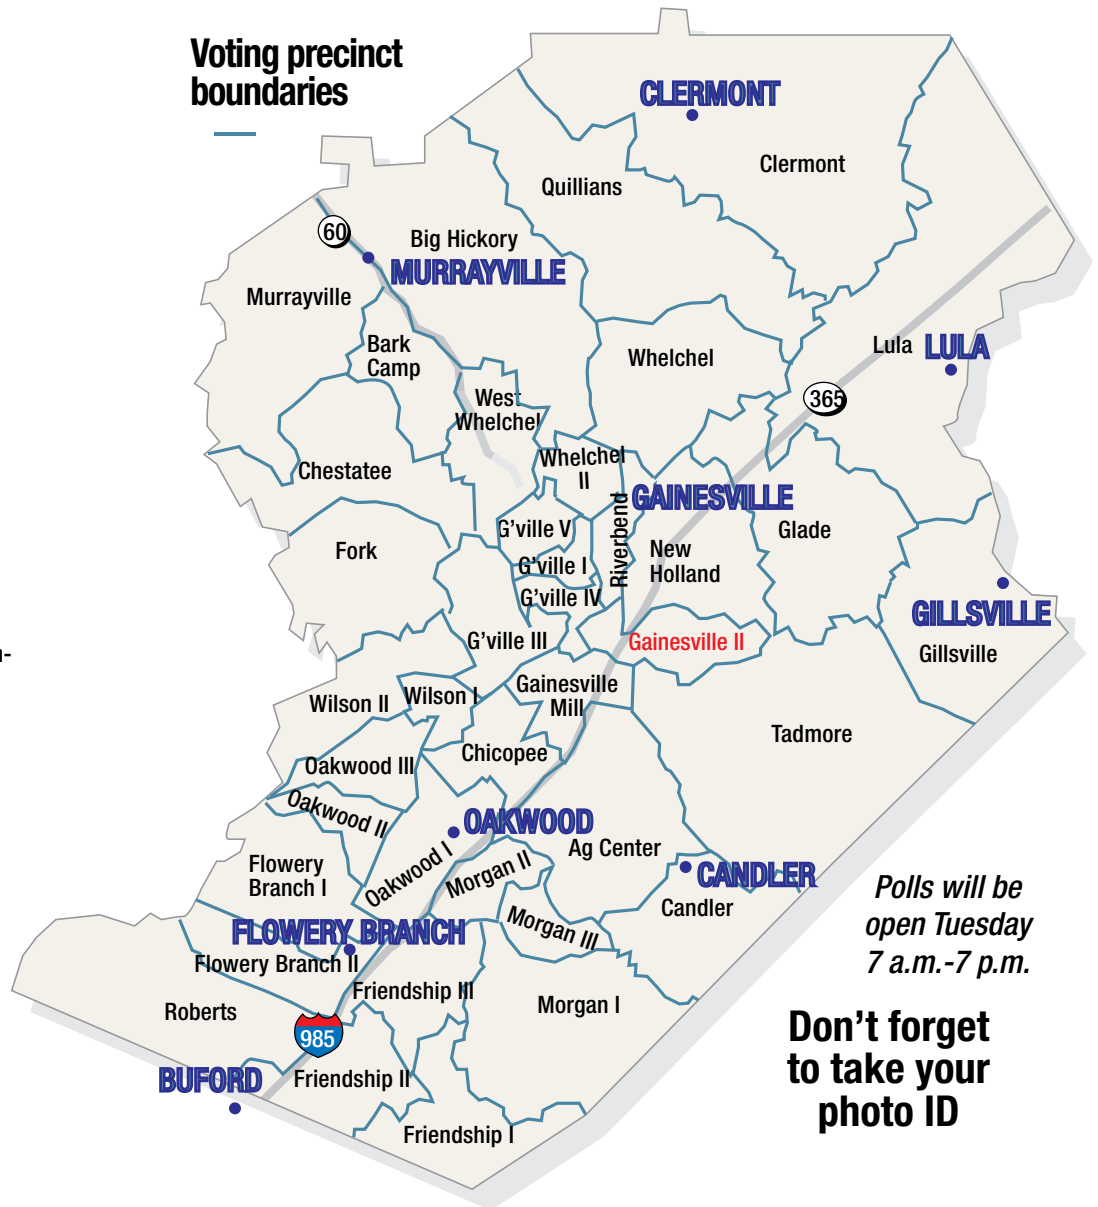

Bark Camp

Northlake Baptist Church

Murrayville

Murrayville Park

Chestatee

Chestatee High School

Fork

Lanier Hills Church

Whelchel I

South Bend Methodist Church

West Whelchel

First United Methodist Church

Voting precinct boundaries

Polls will be open Tuesday 7 a.m.-7 p.m.

Don't forget to take your photo ID

Gainesville I