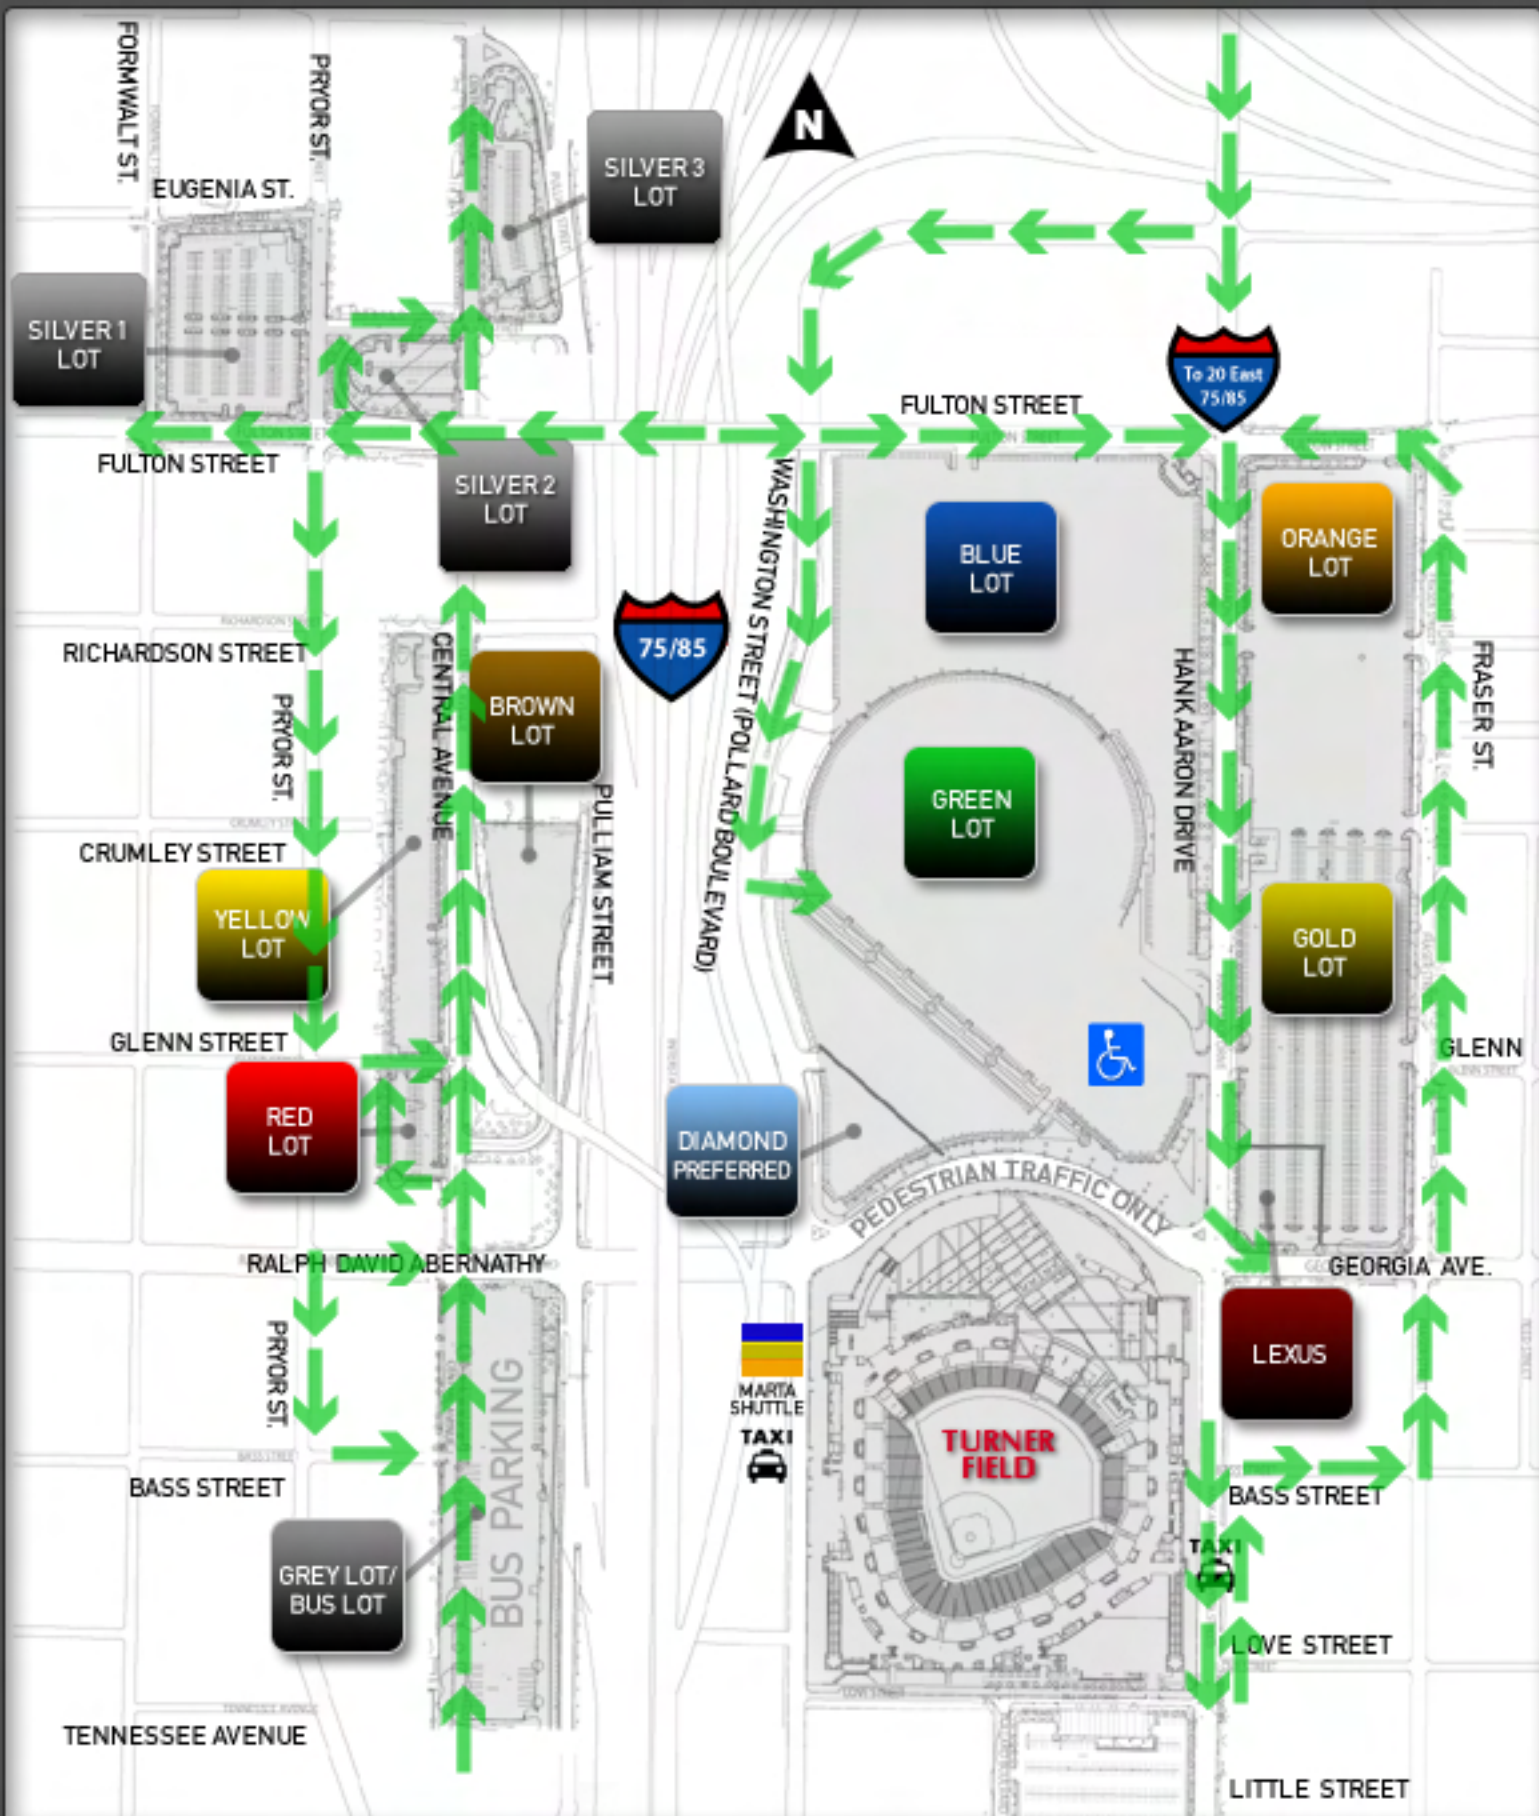

GOLD LOT

YELLOW LOT

RED LOT

DIAMOND PREFERRED

GREY LOT/  
BUS LOT

LEXUS

TURNER FIELD

TAXI

# TURNER FIELD PARKING MAP - INCOMING TRAFFIC FLOW

# TURNER FIELD PARKING MAP - OUTGOING TRAFFIC FLOW

SILVER 3 LOT

SILVER 1 LOT

SILVER 2 LOT

BLUE LOT

ORANGE LOT

BROWN LOT

GREEN LOT

YELLOW LOT

GOLD LOT

RED LOT

DIAMOND PREFERRED

GREY LOT/  
BUS LOT

LEXUS

TURNER FIELD

PEDESTRIAN TRAFFIC ONLY