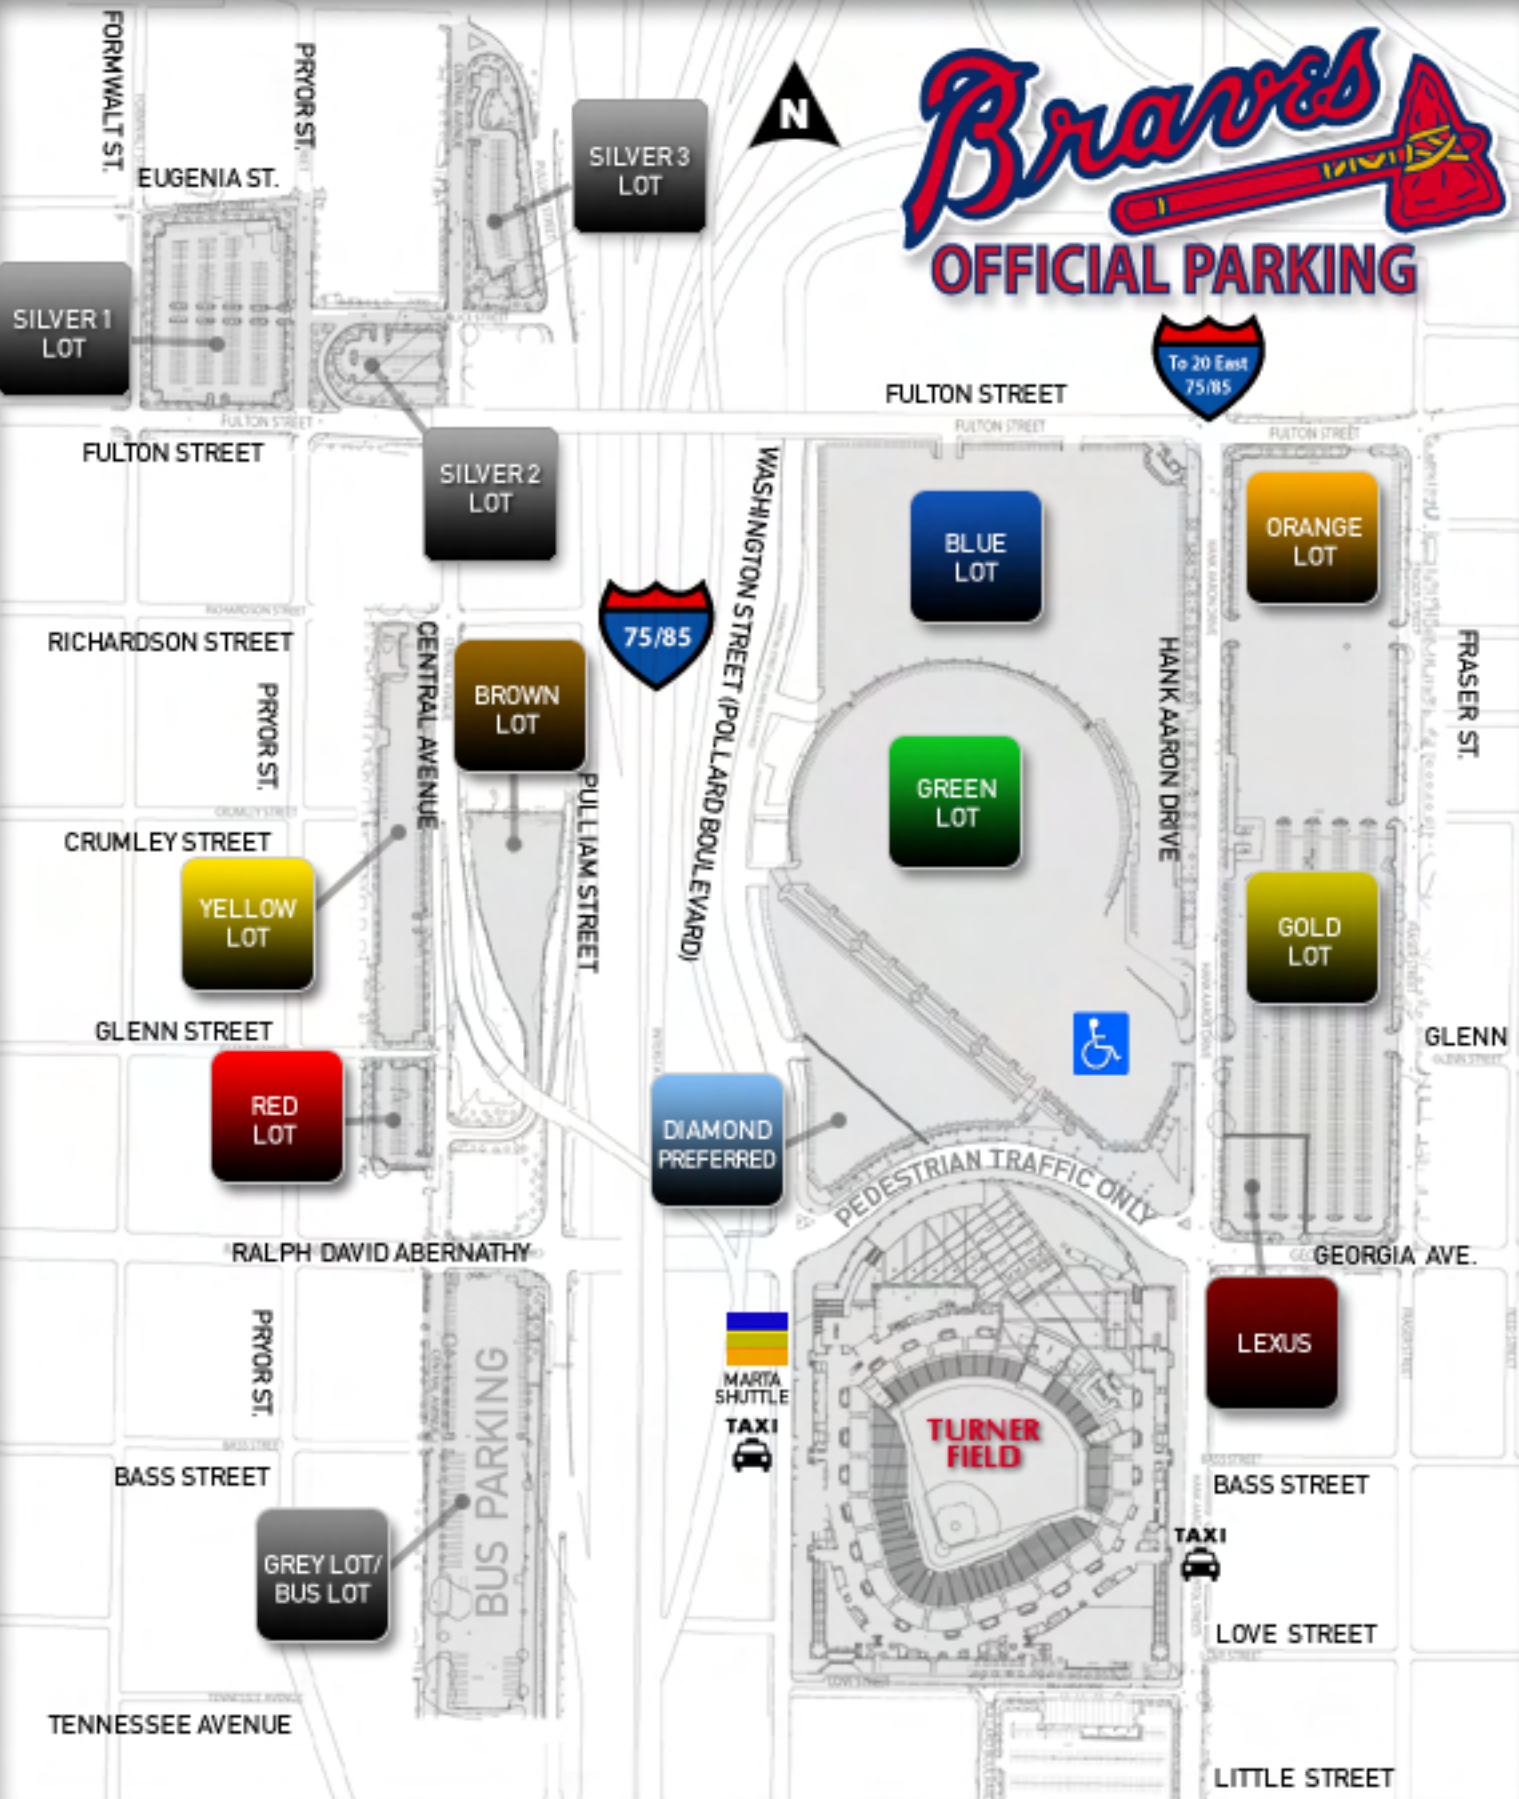

# TURNER FIELD PARKING MAP

SILVER 3 LOT

SILVER 1 LOT

SILVER 2 LOT

BLUE LOT

ORANGE LOT

BROWN LOT

GREEN LOT

# TURNER FIELD PARKING MAP - INCOMING TRAFFIC FLOW

# TURNER FIELD PARKING MAP - OUTGOING TRAFFIC FLOW

SILVER 3 LOT

SILVER 1 LOT

SILVER 2 LOT

BLUE LOT

ORANGE LOT

BROWN LOT

GREEN LOT

YELLOW LOT

GOLD LOT

RED LOT

DIAMOND PREFERRED

GREY LOT/  
BUS LOT

LEXUS

TURNER FIELD

PEDESTRIAN TRAFFIC ONLY