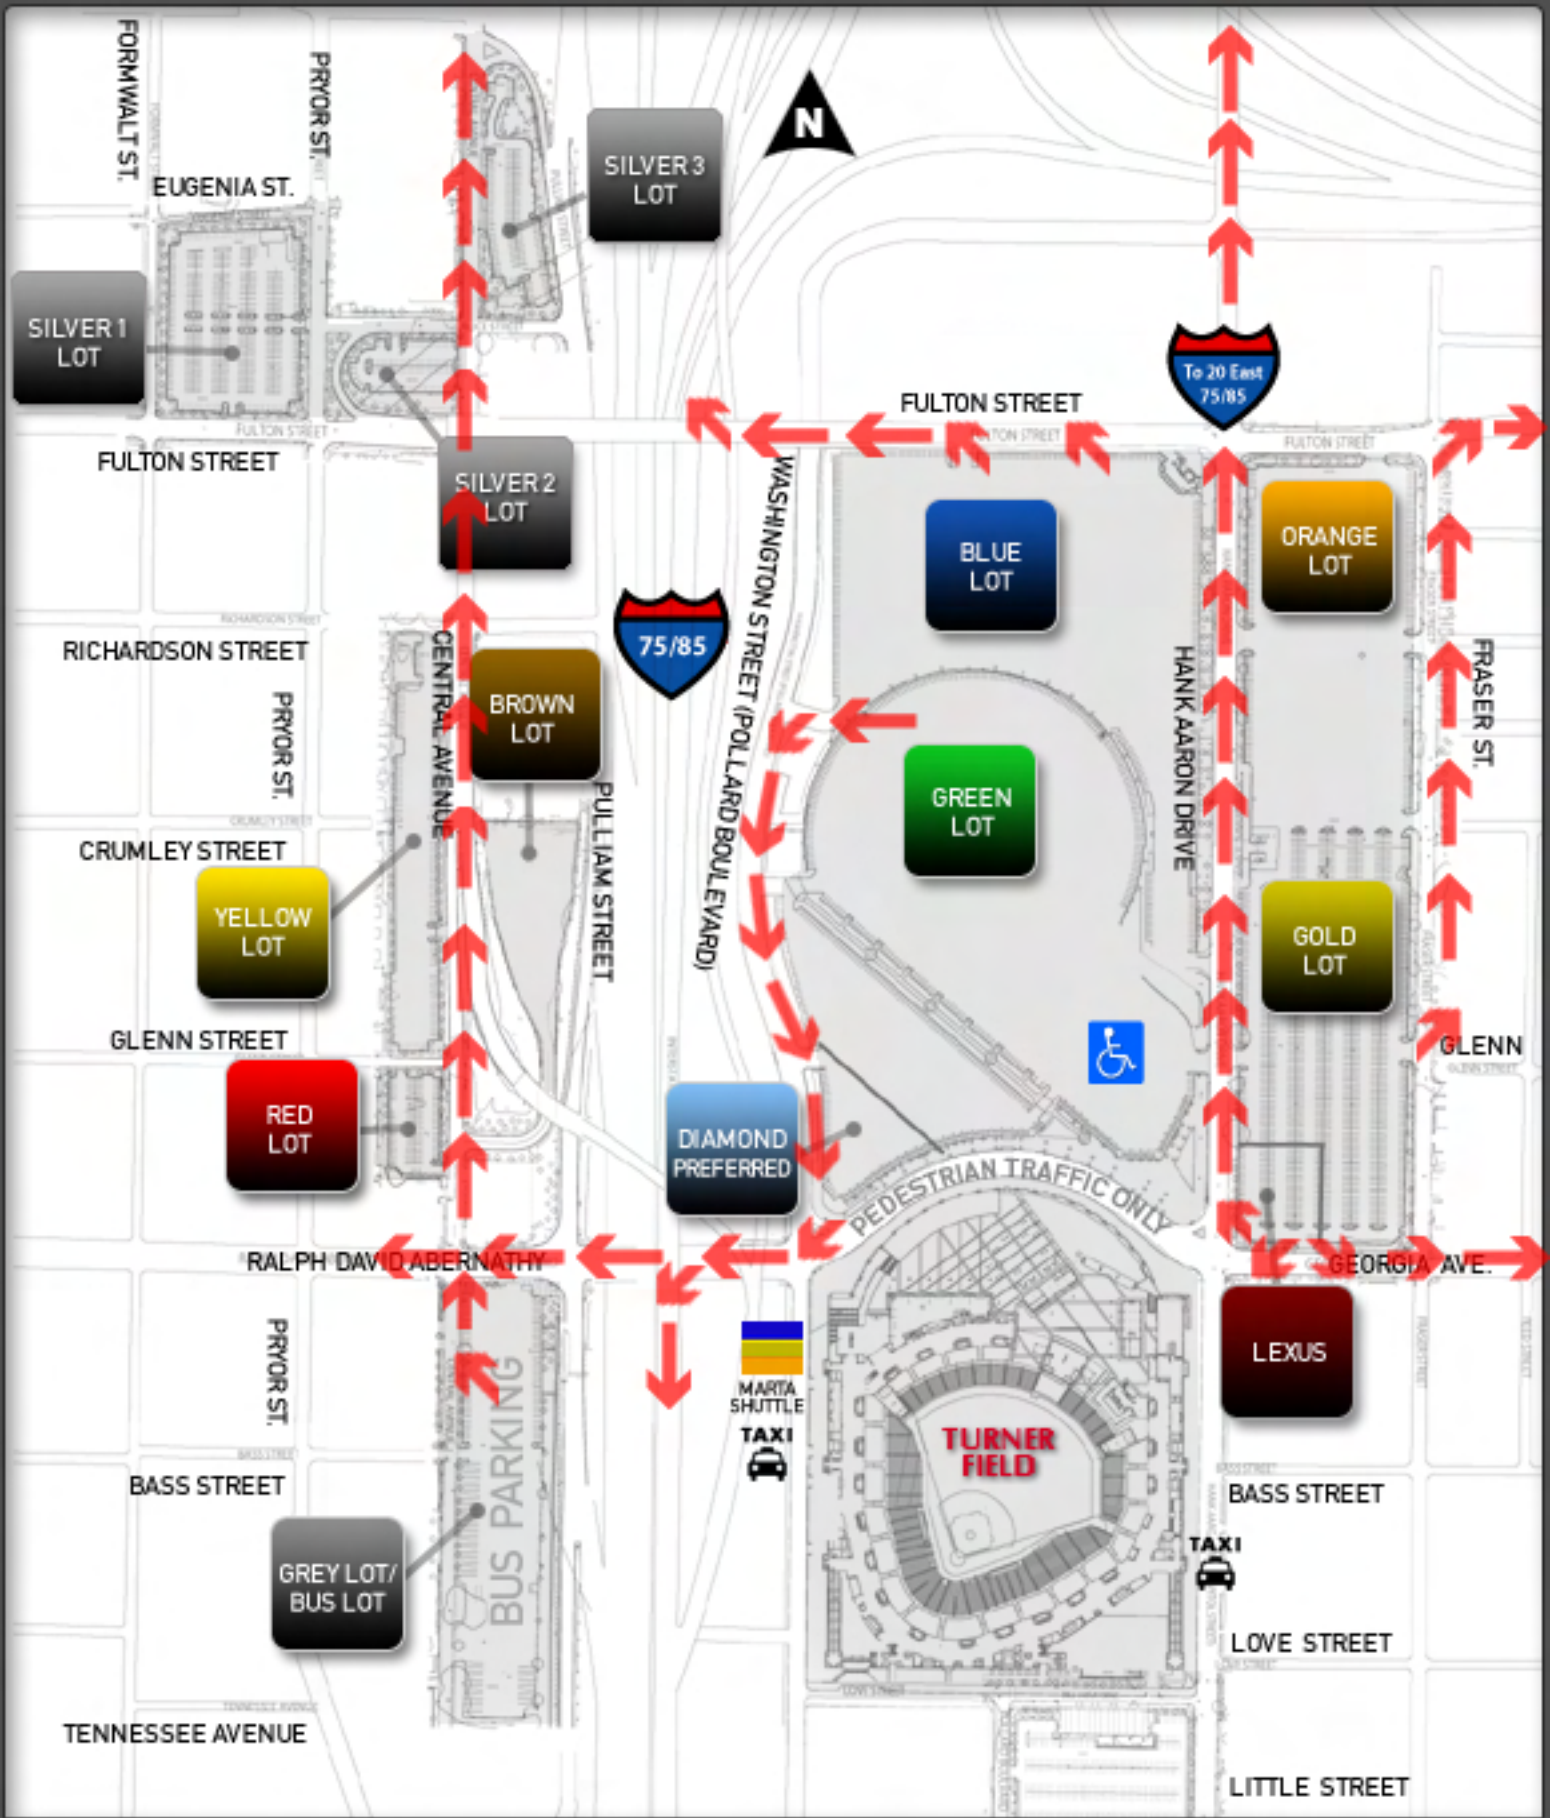

LOVE STREET

LITTLE STREET

# TURNER FIELD PARKING MAP - INCOMING TRAFFIC FLOW

# TURNER FIELD PARKING MAP - OUTGOING TRAFFIC FLOW

SILVER 3 LOT

SILVER 1 LOT

SILVER 2 LOT

BLUE LOT

ORANGE LOT

BROWN LOT

GREEN LOT

YELLOW LOT

GOLD LOT

RED LOT

DIAMOND PREFERRED

GREY LOT/  
BUS LOT

LEXUS

TURNER FIELD

PEDESTRIAN TRAFFIC ONLY